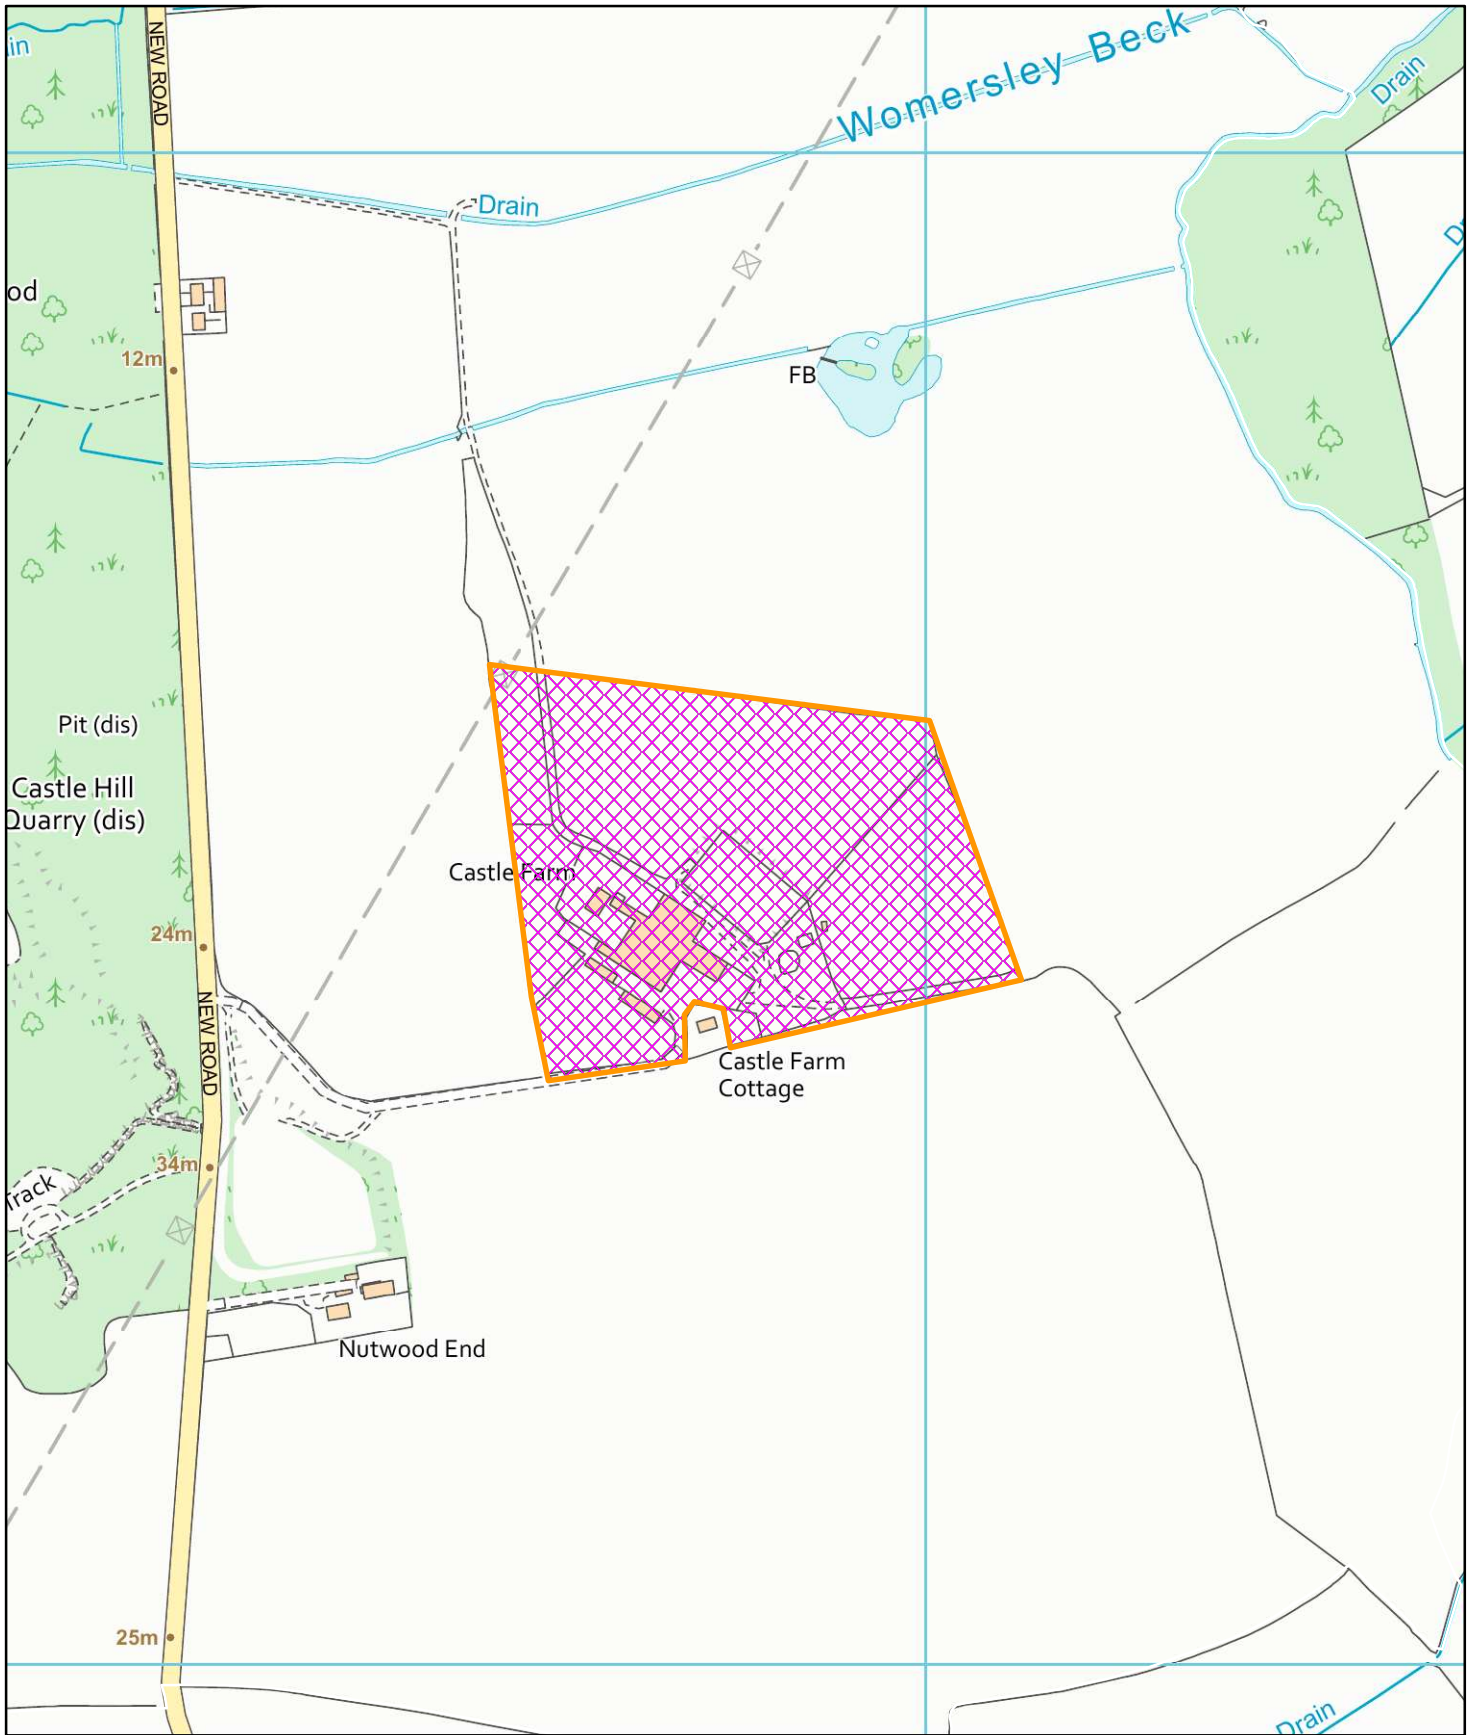

Castle Farm, Castle Hills Road, Womersley
2019/0905/FUL

Reproduced from the Ordnance Survey mapping with the permission of Her Majesty's Stationary Office. Unauthorised reproduction infringes Crown Copyright and may lead to prosecution or civil proceedings © Crown Copyright
Selby District Council Licence No. 100018656
This copy has been produced specifically for Planning and Building Control purposes only.
No further copies may be made.